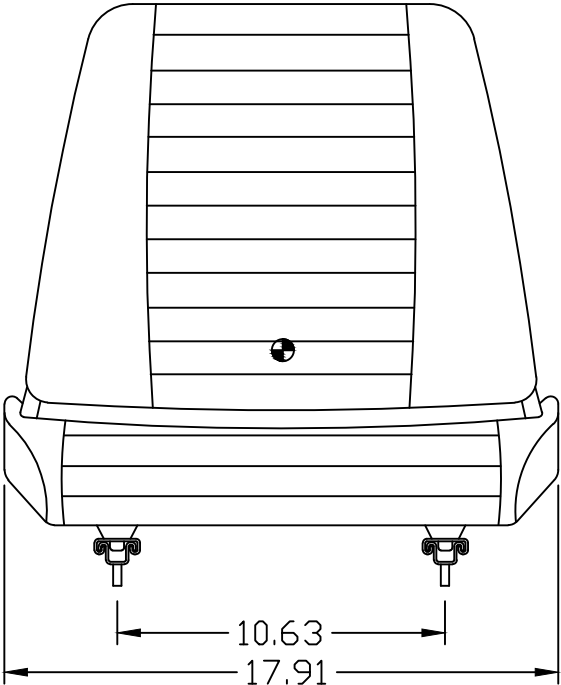

KM 122 Uni Pro

Front View

Side View

Bolt Pattern