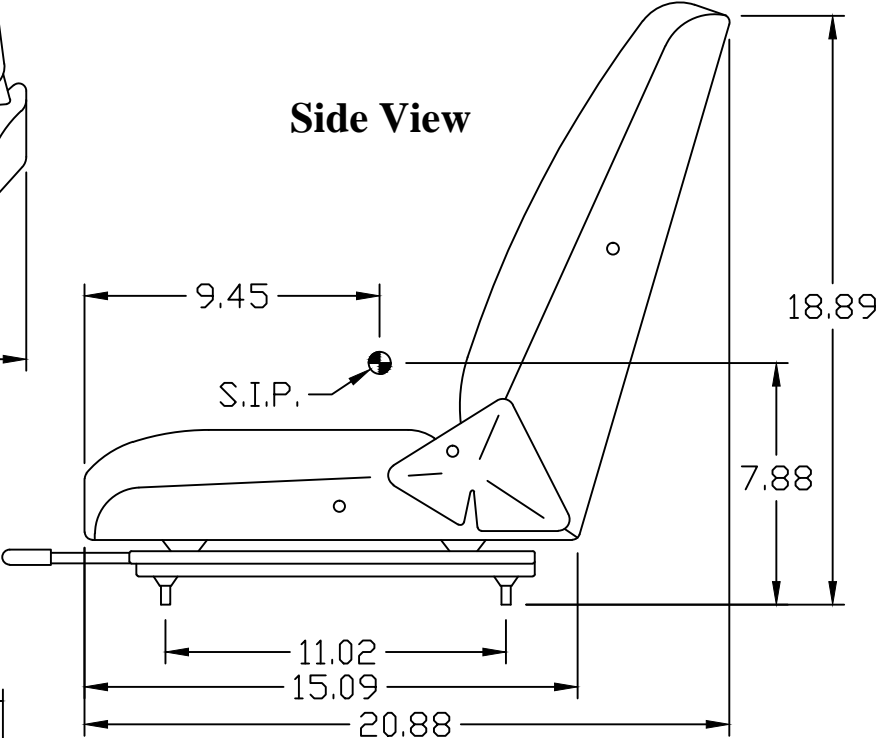

KM 122 Uni Pro

Front View

Side View

Bolt Pattern